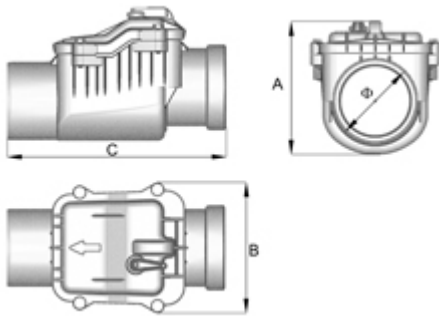

Clapet anti-retour Ø110

Non return valve one flap 110

Non return valve with one flap, diameter 110 mm

A anti-flooding device used in sanitary fittings or inlets, with an automatic and an emergency shut-off mechanism.